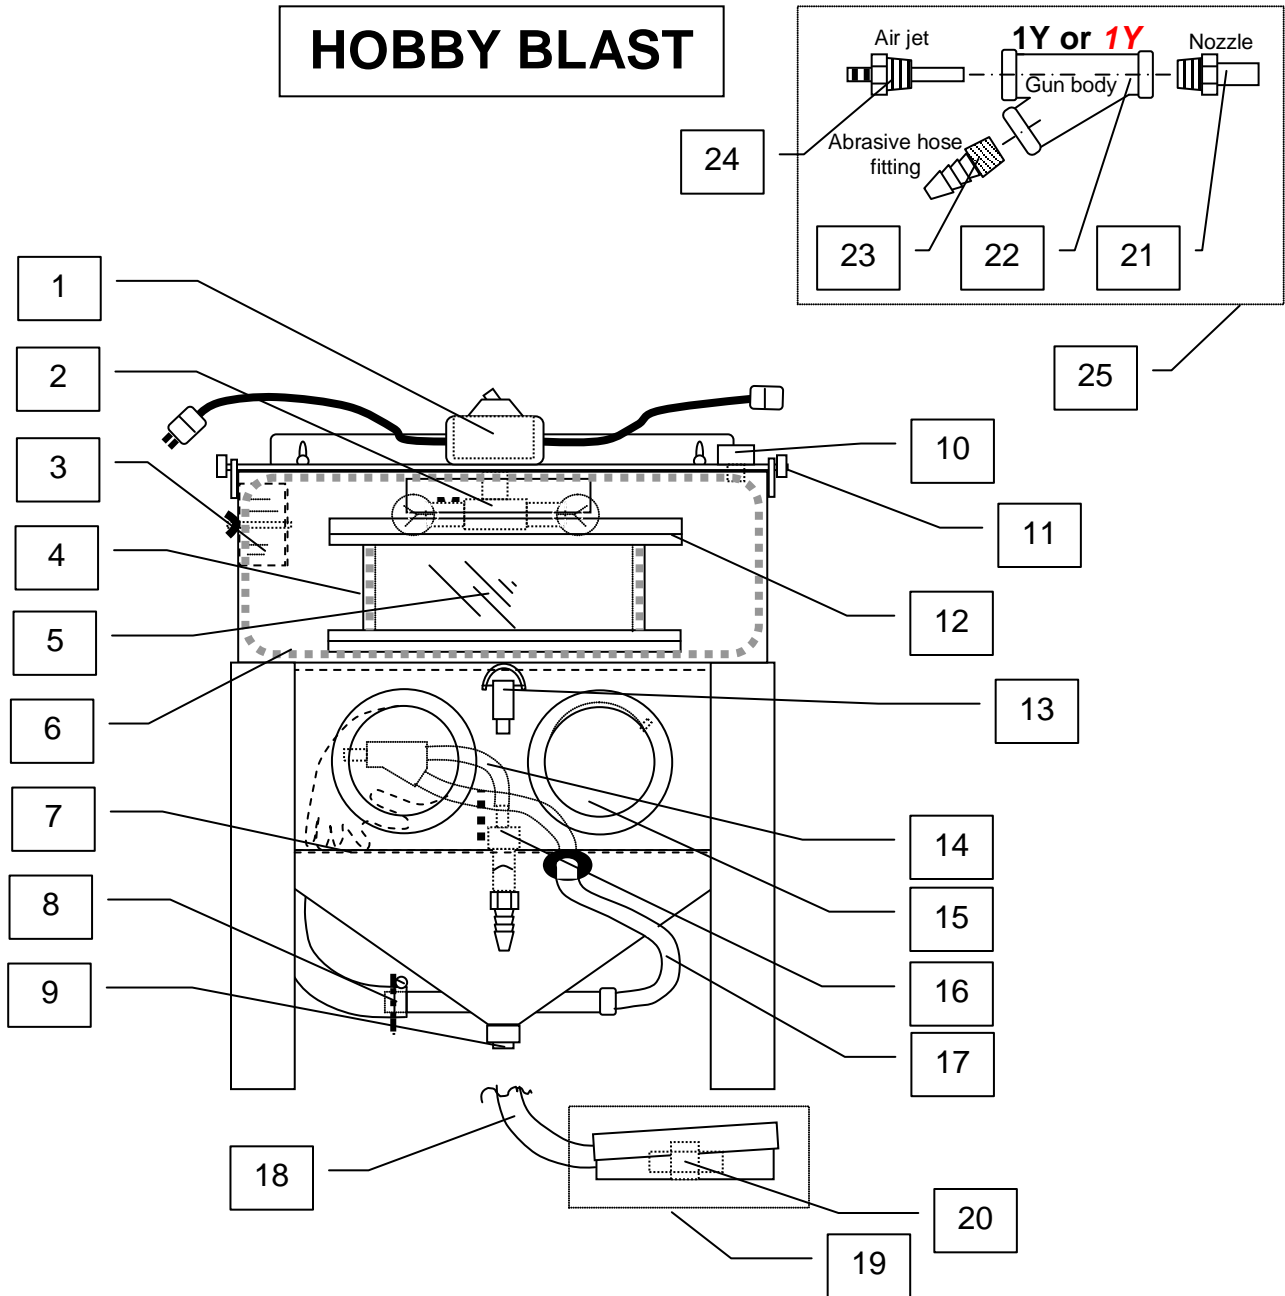

## Hobby Blast

Bubble #	New Part #	Old Part #	Description
1	100-09-042	101-014	On / Off Power Switch
1	100-09-041	101-6	Switch Enclosure
2	101-09-013	101-013	100W Rough Service Coated Light Bulb
2	100-09-043	101-028	Light Fixture
3	101-08-002	101-012	Inlet Filter
4	100-11-020	101-017	Window Seal
5	101-06-016	101-016	Safety Glass View Window
5	100-06-123	101-027	Window Protector Glass
6	100-11-020	101-024	Door Seal
6	101-06-010	101-100	Door, (without window, seal, brackets)
7	101-25-019	101-019	Work Grate